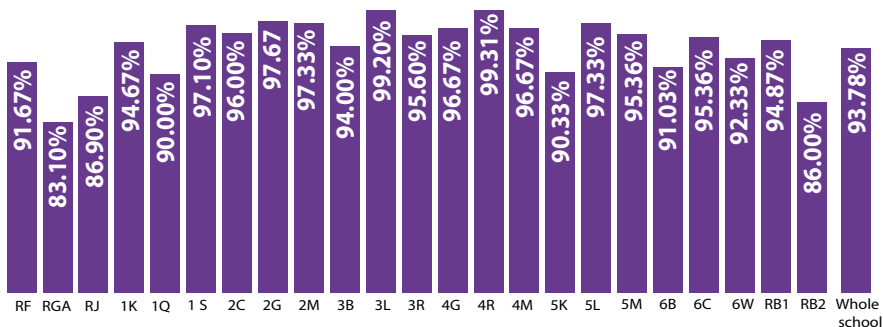

ATTENDANCE

**A family have been issued a £240 Penalty Notice for
taking their two children on holiday in term time.**

Attendance W.C. 2 JULY 2018