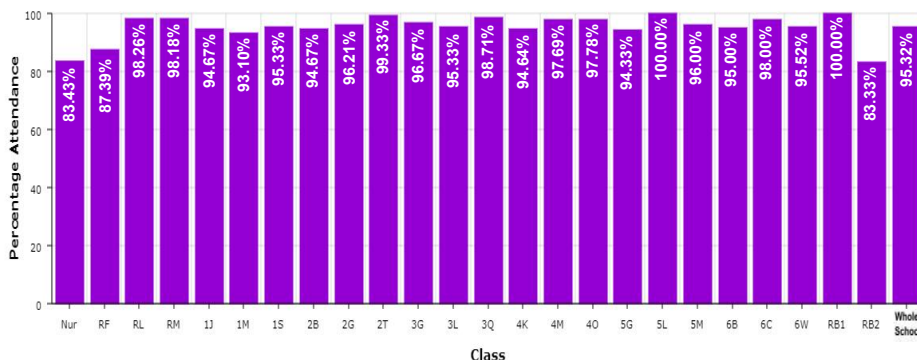

Years 3,4,5&6 - £2.20. Please pay on Parentpay under 'School Meals'

Adults - £3 each adult
(Please see below for the dates of each years dinner)

NO DAYS LOST	10 DAYS LOST	19 DAYS LOST	29 DAYS LOST THE SAME AS HALF A TERM!	38 DAYS LOST	47 DAYS LOST
100%	95%	90%	85%	80%	75%
190 days of education	180 days of education	171 days of education	161 days of education	152 days of education	143 days of education
GOOD Best chance of success - get your child off to a flying start	WORRYING Less chance of success. Makes it harder for your child to progress.		SERIOUS CONCERN COURT ACTION AND FINES		

Dates For Your Diary

RB1 and RB2 visit to Birmingham City Library	Friday 7 December 11.00am -3.00pm
Year 3 trip to Birmingham REP	Monday 10 December
Years 5 & 6 Christmas Dinner	Monday 10 December Arrive by: 12.40pm Dinner at: 12.45pm
Year 1 & 2 Christmas Dinner	Tuesday 11 December Arrive by: 12.40pm Dinner at: 12.45pm
Years 3 & 4 Christmas Dinner	Wednesday 12 December Arrive by: 12.40pm Dinner at: 12.45pm
Nursery & Reception Christmas Dinner	Thursday 13 December Arrive by: 12.40pm Dinner at: 12.45pm
RB1 and RB2 trip to the Birmingham Hippodrome	Wednesday 23 January

ATTENDANCE

Attendance W.C 12 November 2018

TERM DATES

BREAK UP	RETURN TO SCHOOL
FRIDAY 21 DECEMBER	TUESDAY 8 JANUARY 2019
2019	
FRIDAY 15 FEBRUARY	MONDAY 25 FEBRUARY
FRIDAY 12 APRIL	MONDAY 29 APRIL
FRIDAY 24 MAY	MONDAY 3 JUNE
FRIDAY 19 JULY	TBC