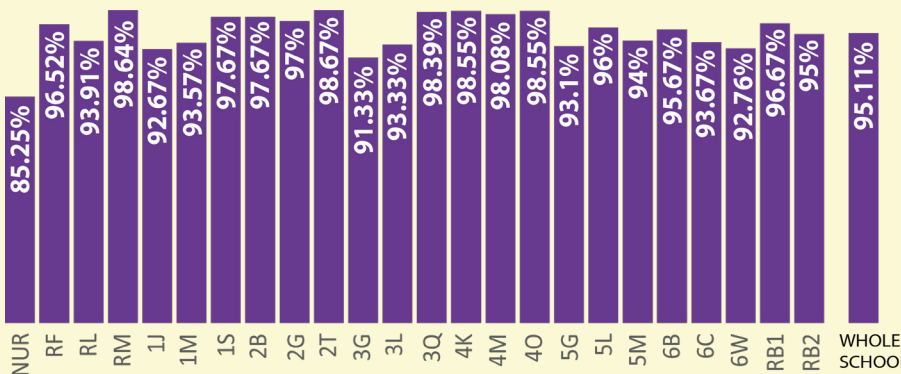

WINTER WONDERLAND **LOTS OF FESTIVE FUN**

CHRISTMAS FAYRE

TOMBOLA **REFRESHMENTS**

Parents can have a stall for £10

FRIDAY DECEMBER 14
3:30PM - 5:00PM

ATTENDANCE

Attendance W.C. 26 NOVEMBER 2018

TERM DATES

BREAK UP	RETURN TO SCHOOL
FRIDAY 21 DECEMBER	TUESDAY 8 JANUARY 2019
2019	
FRIDAY 15 FEBRUARY	MONDAY 25 FEBRUARY
FRIDAY 12 APRIL	MONDAY 29 APRIL
FRIDAY 24 MAY	MONDAY 3 JUNE
FRIDAY 19 JULY	TBC

CHRISTMAS DATES FOR YOUR DIARY

Date	Time	Event
Monday 10 December	12.45pm – 1.30pm	Years 5 & 6 Christmas Dinner
Tuesday 11 December	12.45pm – 1.30pm	Years 1 & 2 Christmas Dinner
Wednesday 12 December	9.00am – 10.00am 12.45pm – 1.30pm	Years 2, 3 and 4 Music Concert Years 3 & 4 Christmas Dinner
Thursday 13 December	12.45pm – 1.30pm	Nursery & Reception Christmas Dinner
Friday 14 December	3.30pm – 5.00pm	Christmas Jumper Day (£1 per child/family) Christmas Fayre
Monday 17 December	9.15am – 10.15am	Year 1 Christmas Performance
Tuesday 18 December	2.00pm – 3.00pm	Attendance Cinema Trip Reception Christmas Play (Ticket only)
Wednesday 19 December	2.00pm – 3.00pm	Reception Christmas Play (Ticket only)
Thursday 20 December	10.30am – 11.30am	Nursery Nativity Star of the Term PM – Parties
Friday 21 December	9.30am – 10.30am	Celebration of Christmas Carols (Holy Cross Church)