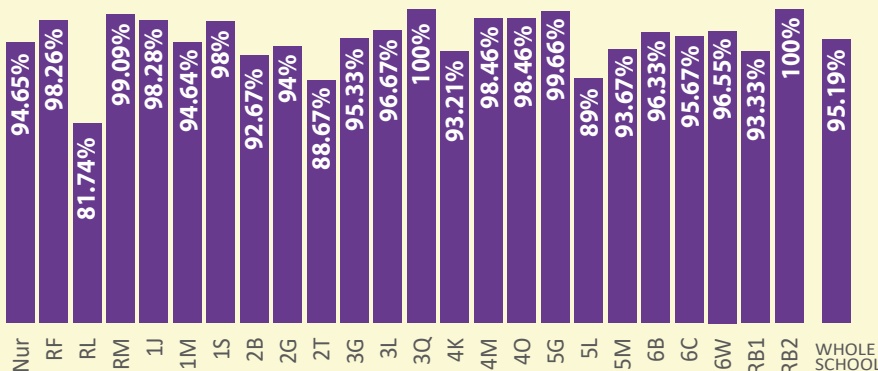

A huge thank you to the PTA & all the parents for your support at the Christmas Fayre
We raised an impressive £1200

DATES FOR YOUR DIARY

| | |
|----------------------|--|
| Friday 11 January | Year 6 trip to the Gurdwara |
| Tuesday 15 January | Year 4 Times Tables Rockstars workshop |
| Tuesday 22 January | Year 4 trip to St.Philips Cathedral |
| Wednesday 23 January | RB1 and RB2 trip to the Birmingham Hippodrome |
| Thursday 24 January | Year 4 trip to St.Philips Cathedral |
| Friday 25 January | SCHOOL CLOSED TO CHILDREN (Staff training day) |
| Monday 28 January | Reception Visit Travel Hub Birmingham Airport |
| Thursday 31 January | Reception Visit Travel Hub Birmingham Airport |

Celebration of Christmas Carols
FRIDAY 21 DECEMBER
9.30am - 10.30am
at Holy Cross Church

ATTENDANCE

| NO DAYS LOST | 10 DAYS LOST | 19 DAYS LOST | 29 DAYS LOST <small>THE SAME AS HALF A TERM!</small> | 38 DAYS LOST | 47 DAYS LOST |
|--|--|-----------------------|---|-----------------------|-----------------------|
| 100% | 95% | 90% | 85% | 80% | 75% |
| 190 days of education | 180 days of education | 171 days of education | 161 days of education | 152 days of education | 143 days of education |
| GOOD Best chance of success - get your child off to a flying start | WORRYING Less chance of success. Makes it harder for your child to progress. | | SERIOUS CONCERN COURT ACTION AND FINES | | |

CHILDREN NEED TO BE IN SCHOOL AT 8.50AM.

Attendance W.C.10 DECEMBER 2018

TERM DATES

| BREAK UP | RETURN TO SCHOOL |
|--------------------|---------------------------------|
| FRIDAY 21 DECEMBER | WEDNESDAY 9 JANUARY 2019 |
| 2019 | |
| FRIDAY 15 FEBRUARY | MONDAY 25 FEBRUARY |
| FRIDAY 12 APRIL | MONDAY 29 APRIL |
| FRIDAY 24 MAY | MONDAY 3 JUNE |
| FRIDAY 19 JULY | TBC |