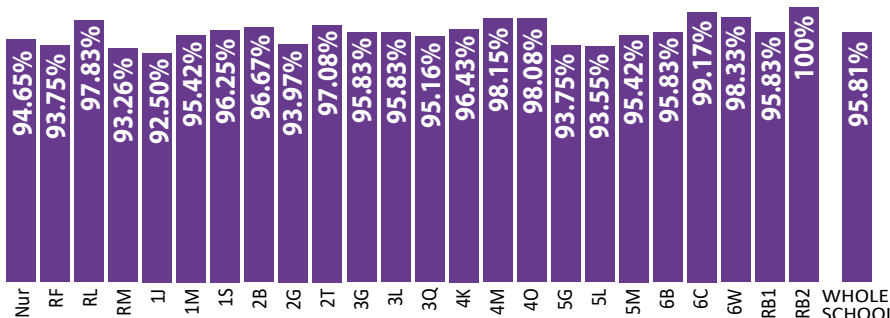

ATTENDANCE

CHILDREN NEED TO BE IN SCHOOL AT 8.45AM LESSONS START AT 8.50AM. LATE MARKS WILL BE GIVEN TO CHILDREN WHO ARRIVE AFTER 8.50AM GATES CLOSE AT 9.00AM, AFTER THIS CHILDREN MUST ENTER THROUGH THE MAIN OFFICE

Attendance W.C. 6 MAY 2019