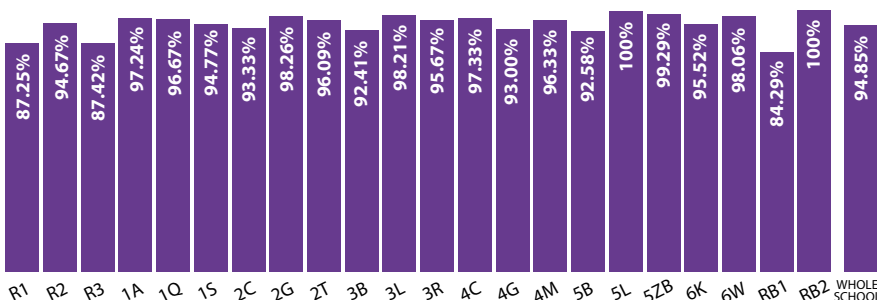

ATTENDANCE

Attendance W.C. 3 APRIL 2017