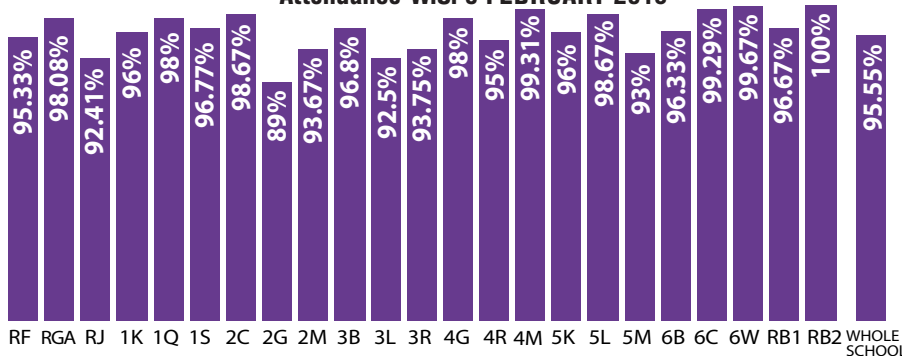

ATTENDANCE

One parent has recently been issued with a £60 fixed penalty notice for poor attendance. Another parent has also been issued with a £60 fixed penalty for poor attendance and taking holiday in term time.

NO DAYS LOST	10 DAYS LOST	19 DAYS LOST	29 DAYS LOST THE SAME AS HALF A TERM!	38 DAYS LOST	47 DAYS LOST
100%	95%	90%	85%	80%	75%
190 days of education	180 days of education	171 days of education	161 days of education	152 days of education	143 days of education
GOOD Best chance of success - get your child off to a flying start		WORRYING Less chance of success. Makes it harder for your child to progress.		SERIOUS CONCERN COURT ACTION AND FINES	

Attendance W.C. 5 FEBRUARY 2018