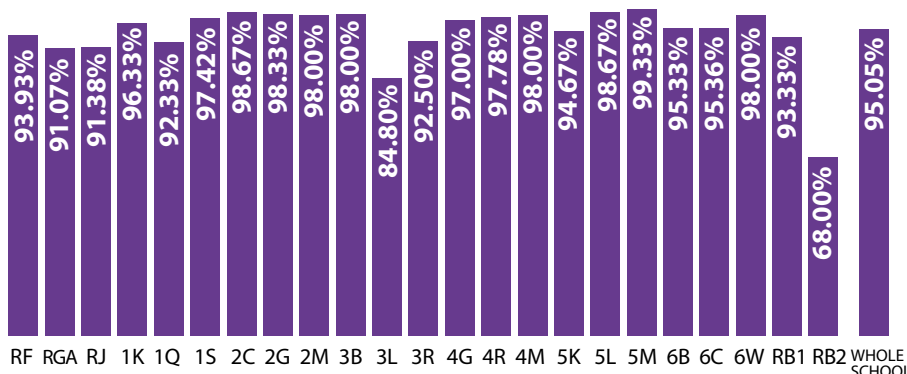

## ATTENDANCE

**CHILDREN NEED TO BE IN SCHOOL AT 8.50AM.**

CHILDREN SHOULD BE IN THE PLAYGROUND  
READY TO GO INTO CLASS.

**LATE MARKS WILL BE GIVEN TO  
CHILDREN WHO ARRIVE AFTER 9.00AM**

NO DAYS LOST	10 DAYS LOST	19 DAYS LOST	29 DAYS LOST THE SAME AS HALF A TERM!	38 DAYS LOST	47 DAYS LOST
100%	95%	90%	85%	80%	75%
190 days of education	180 days of education	171 days of education	161 days of education	152 days of education	143 days of education
<b>GOOD</b> Best chance of success - get your child off to a flying start	<b>WORRYING</b> Less chance of success. Makes it harder for your child to progress.		<b>SERIOUS CONCERN COURT ACTION AND FINES</b>		

Attendance W.C. 19 MARCH 2018